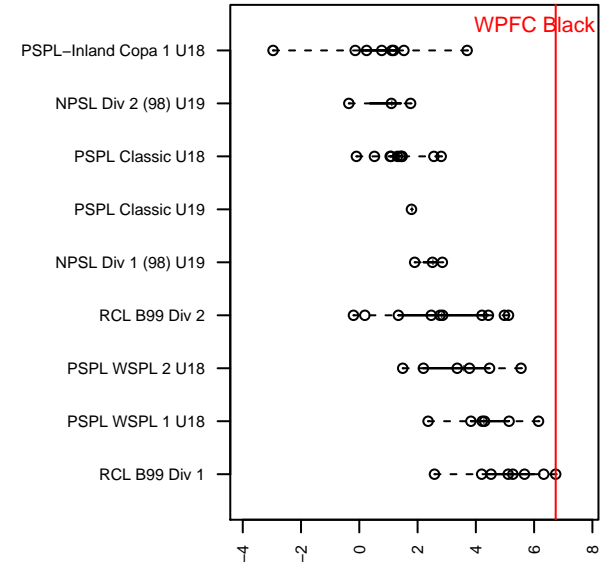

## WPFC Black B99

Washington Premier FC  
 Tacoma, WA  
 B99 total strength=1965  
 attack=58.85 defense=54.43  
 fall league = RCL B99 Div 1

alt names used:  
 WPFC B99 Black A  
 WASHINGTON PREMIER FC 99 BLACK (WA)  
 WPFC B99 Black A  
 WASHINGTON PREMIER FC WPFC 99 BLAC  
 WPFC B99 Black A  
 WASHINGTON PREMIER FC WPFC 99 BLAC  
 WPFC 99 Black (WA)

Venues played:  
 2016 Rainier Challenge Samba U19  
 2016 Nike Crossfire Challenge Super Group U'  
 2016 Surf Cup Super Black U18  
 2016 FWRL B99  
 2016 RCL B99 Div 1  
 2016 USYS National League U18  
 2016 WYS Championship B99  
 2016 NV Players Showcase U-18 National Lea

**attack and defense variance (black dot)  
relative to other teams  
and top 10 in region**

**attack and defense rating  
relative to others at age  
and all opponents in last 13 months**

**Performance relative to 13 month average**