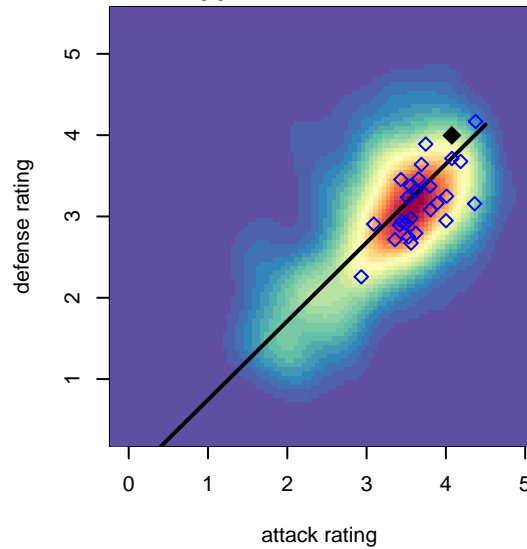

## WPFC Black B99

Washington Premier FC  
 Tacoma, WA  
 B99 total strength=1965  
 attack=58.85 defense=54.43  
 fall league = RCL B99 Div 1

alt names used:  
 WPFC B99 Black A  
 WASHINGTON PREMIER FC 99 BLACK (WA)  
 WPFC B99 Black A  
 WASHINGTON PREMIER FC WPFC 99 BLAC  
 WPFC B99 Black A  
 WASHINGTON PREMIER FC WPFC 99 BLAC  
 WPFC 99 Black (WA)

**attack and defense variance (black dot)  
relative to other teams  
and top 10 in region**

**attack and defense rating  
relative to others at age  
and all opponents in last 13 months**

**Performance relative to 13 month average**