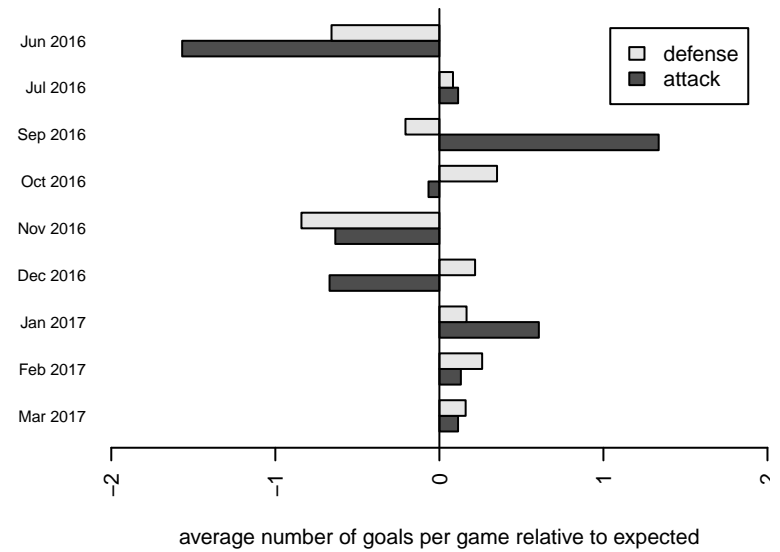

Performance relative to 13 month average