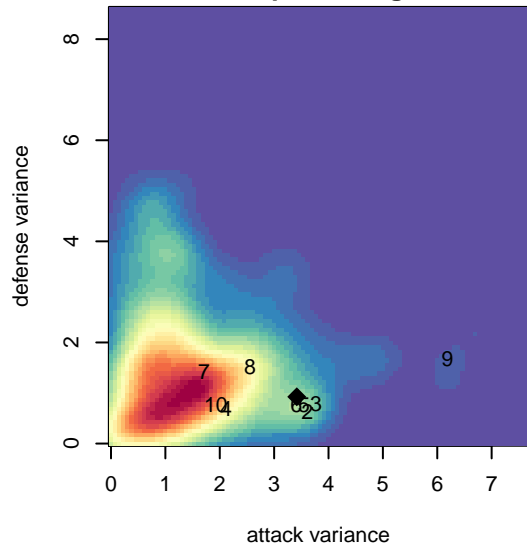

## WPFC Black B99

Washington Premier FC  
 Tacoma, WA  
 B99 total strength=1965  
 attack=58.85 defense=54.43  
 fall league = RCL B99 Div 1

alt names used:  
 WPFC B99 Black A  
 WASHINGTON PREMIER FC 99 BLACK (WA)  
 WPFC B99 Black A  
 WASHINGTON PREMIER FC WPFC 99 BLAC  
 WPFC B99 Black A  
 WASHINGTON PREMIER FC WPFC 99 BLAC  
 WPFC 99 Black (WA)

**attack and defense variance (black dot)  
relative to other teams  
and top 10 in region**

**attack and defense rating  
relative to others at age  
and all opponents in last 13 months**

**Performance relative to 13 month average**