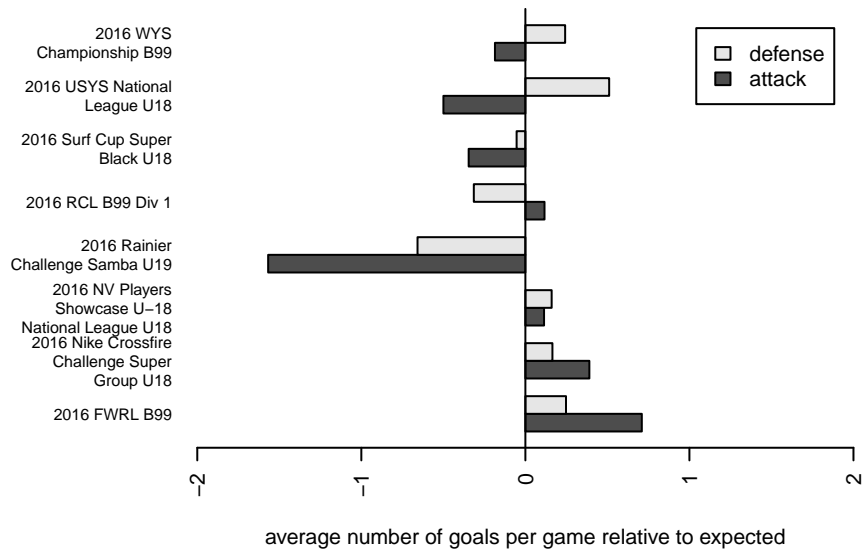

## WPFC Black B99

Washington Premier FC  
 Tacoma, WA  
 B99 total strength=1965  
 attack=58.85 defense=54.43  
 fall league = RCL B99 Div 1

alt names used:  
 WPFC B99 Black A  
 WASHINGTON PREMIER FC 99 BLACK (WA)  
 WPFC B99 Black A  
 WASHINGTON PREMIER FC WPFC 99 BLAC  
 WPFC B99 Black A  
 WASHINGTON PREMIER FC WPFC 99 BLAC  
 WPFC 99 Black (WA)

Venues played:  
 2016 Rainier Challenge Samba U19  
 2016 Nike Crossfire Challenge Super Group U'  
 2016 Surf Cup Super Black U18  
 2016 FWRL B99  
 2016 RCL B99 Div 1  
 2016 USYS National League U18  
 2016 WYS Championship B99  
 2016 NV Players Showcase U-18 National Lea

**attack and defense variance (black dot)  
relative to other teams  
and top 10 in region**

**attack and defense rating  
relative to others at age  
and all opponents in last 13 months**

**Performance relative to 13 month average**