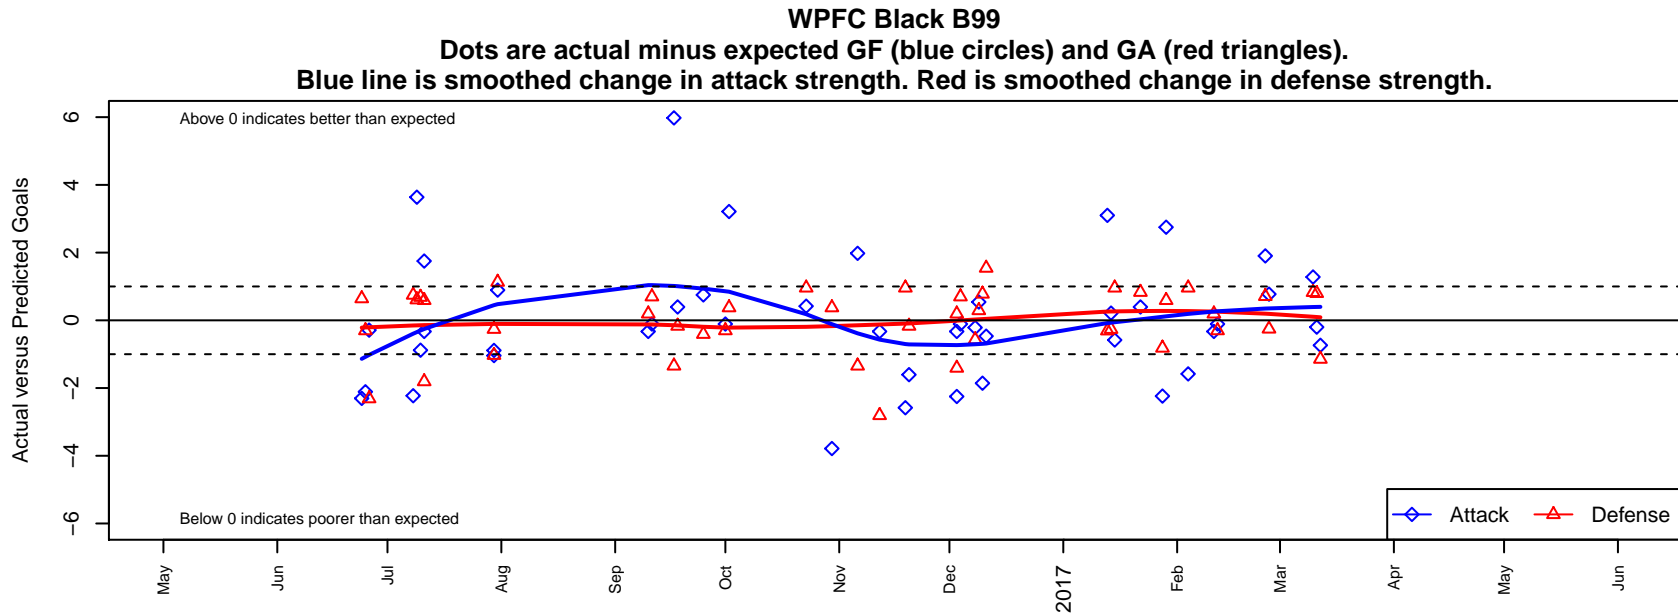

## WPFC Black B99

Washington Premier FC  
 Tacoma, WA  
 B99 total strength=1965  
 attack=58.85 defense=54.43  
 fall league = RCL B99 Div 1

alt names used:  
 WPFC B99 Black A  
 WASHINGTON PREMIER FC 99 BLACK (WA)  
 WPFC B99 Black A  
 WASHINGTON PREMIER FC WPFC 99 BLAC  
 WPFC B99 Black A  
 WASHINGTON PREMIER FC WPFC 99 BLAC  
 WPFC 99 Black (WA)

**attack and defense variance (black dot)  
relative to other teams  
and top 10 in region**

**attack and defense rating  
relative to others at age  
and all opponents in last 13 months**

**Performance relative to 13 month average**